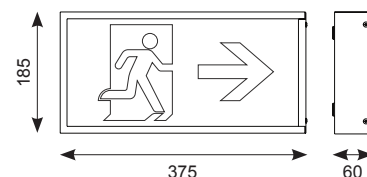

Watchman LED Exit Sign

Supplied c/w Legend and Integral Driver

414

- White steel LED exit box sign with legend
- Larger dimensions enables easy retrofit replacement of fluorescent products
- Viewing distance 37 metres